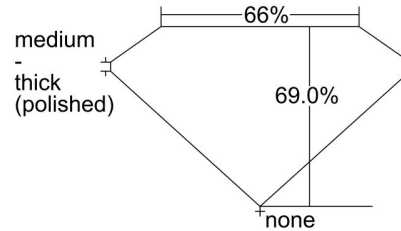

GIA NATURAL DIAMOND GRADING REPORT

March 10, 2023
 GIA Report Number 5222855345
 Shape and Cutting Style Square Emerald Cut
 Measurements 7.14 x 6.96 x 4.80 mm

GRADING RESULTS

Carat Weight 2.01 carat
 Color Grade M, Faint Brown
 Clarity Grade SI1

ADDITIONAL GRADING INFORMATION

Polish Very Good
 Symmetry Very Good
 Fluorescence Medium Blue
 Inscription(s): GIA 5222855345

PROPORTIONS

Profile not to actual proportions

CLARITY CHARACTERISTICS

KEY TO SYMBOLS*

- Crystal △ Natural
- ∩ Feather
- Pinpoint
- ∩ Indented Natural

* Red symbols denote internal characteristics (inclusions). Green or black symbols denote external characteristics (blemishes). Diagram is an approximate representation of the diamond, and symbols shown indicate type, position, and approximate size of clarity characteristics. All clarity characteristics may not be shown. Details of finish are not shown.